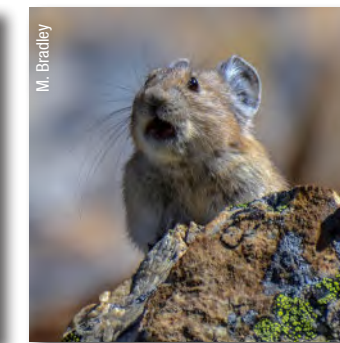

Habitat

Mostly valley bottoms.

7 cm

Mule Deer

Characteristics

Black tip on tail, large ears, white rump, grey colour. Antlers that fork in "Y"s.

Habitat

Mostly valley bottoms.

7 cm

Red Squirrel

Characteristics

Red body, white underside and very large, bushy tail.

Habitat

Coniferous forests, scampering up trees.

Columbian Ground Squirrel

Characteristics

Tan-coloured. Longer body. Has a high-pitched "squeak."

Habitat

Meadows, roadsides and townsites in underground colonies.

Hoary Marmot

Characteristics

A larger member of the rodent family. Silver-brown in colour with longer hair. Has a high-pitched call that sounds like a whistle.

Habitat

Alpine and subalpine meadows, rock piles and scree slopes.

Pika

Characteristics

The smallest member of the rabbit family. Has a piercing call that sounds like a high-pitched "eep."

Habitat

Rock slides and talus slopes.