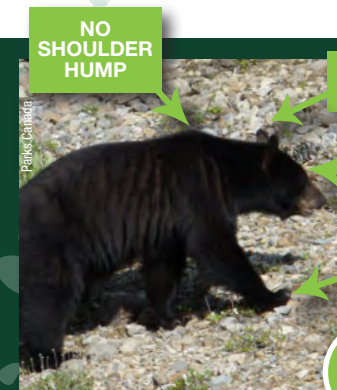

Grizzly or Black Bear?