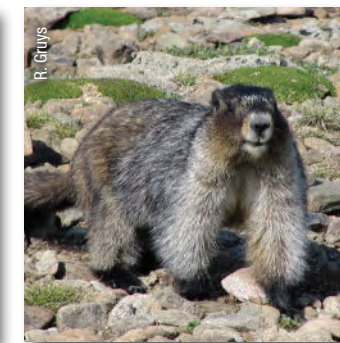

Brown body, darker neck and large tan rump patch. Backwards slanting antlers.

Habitat

Valley bottoms and open areas. Commonly seen around townsites.

11.5 cm

White-tailed Deer

Characteristics

Tan colour, tail has white underside and is held upright like a flag when alarmed.

Habitat

Mostly valley bottoms.

7 cm

Mule Deer

Characteristics

Black tip on tail, large ears, white rump, grey colour. Antlers that fork in "Y"s.

Habitat

Mostly valley bottoms.

7 cm

Red Squirrel

Characteristics

Red body, white underside and very large, bushy tail.

Habitat

Coniferous forests, scampering up trees.

Columbian Ground Squirrel

Characteristics

Tan-coloured. Longer body. Has a high-pitched "squeak."

Habitat

Meadows, roadsides and townsites in underground colonies.

Hoary Marmot

Characteristics

A larger member of the rodent family. Silver-brown in colour with longer hair. Has a high-pitched call that sounds like a whistle.